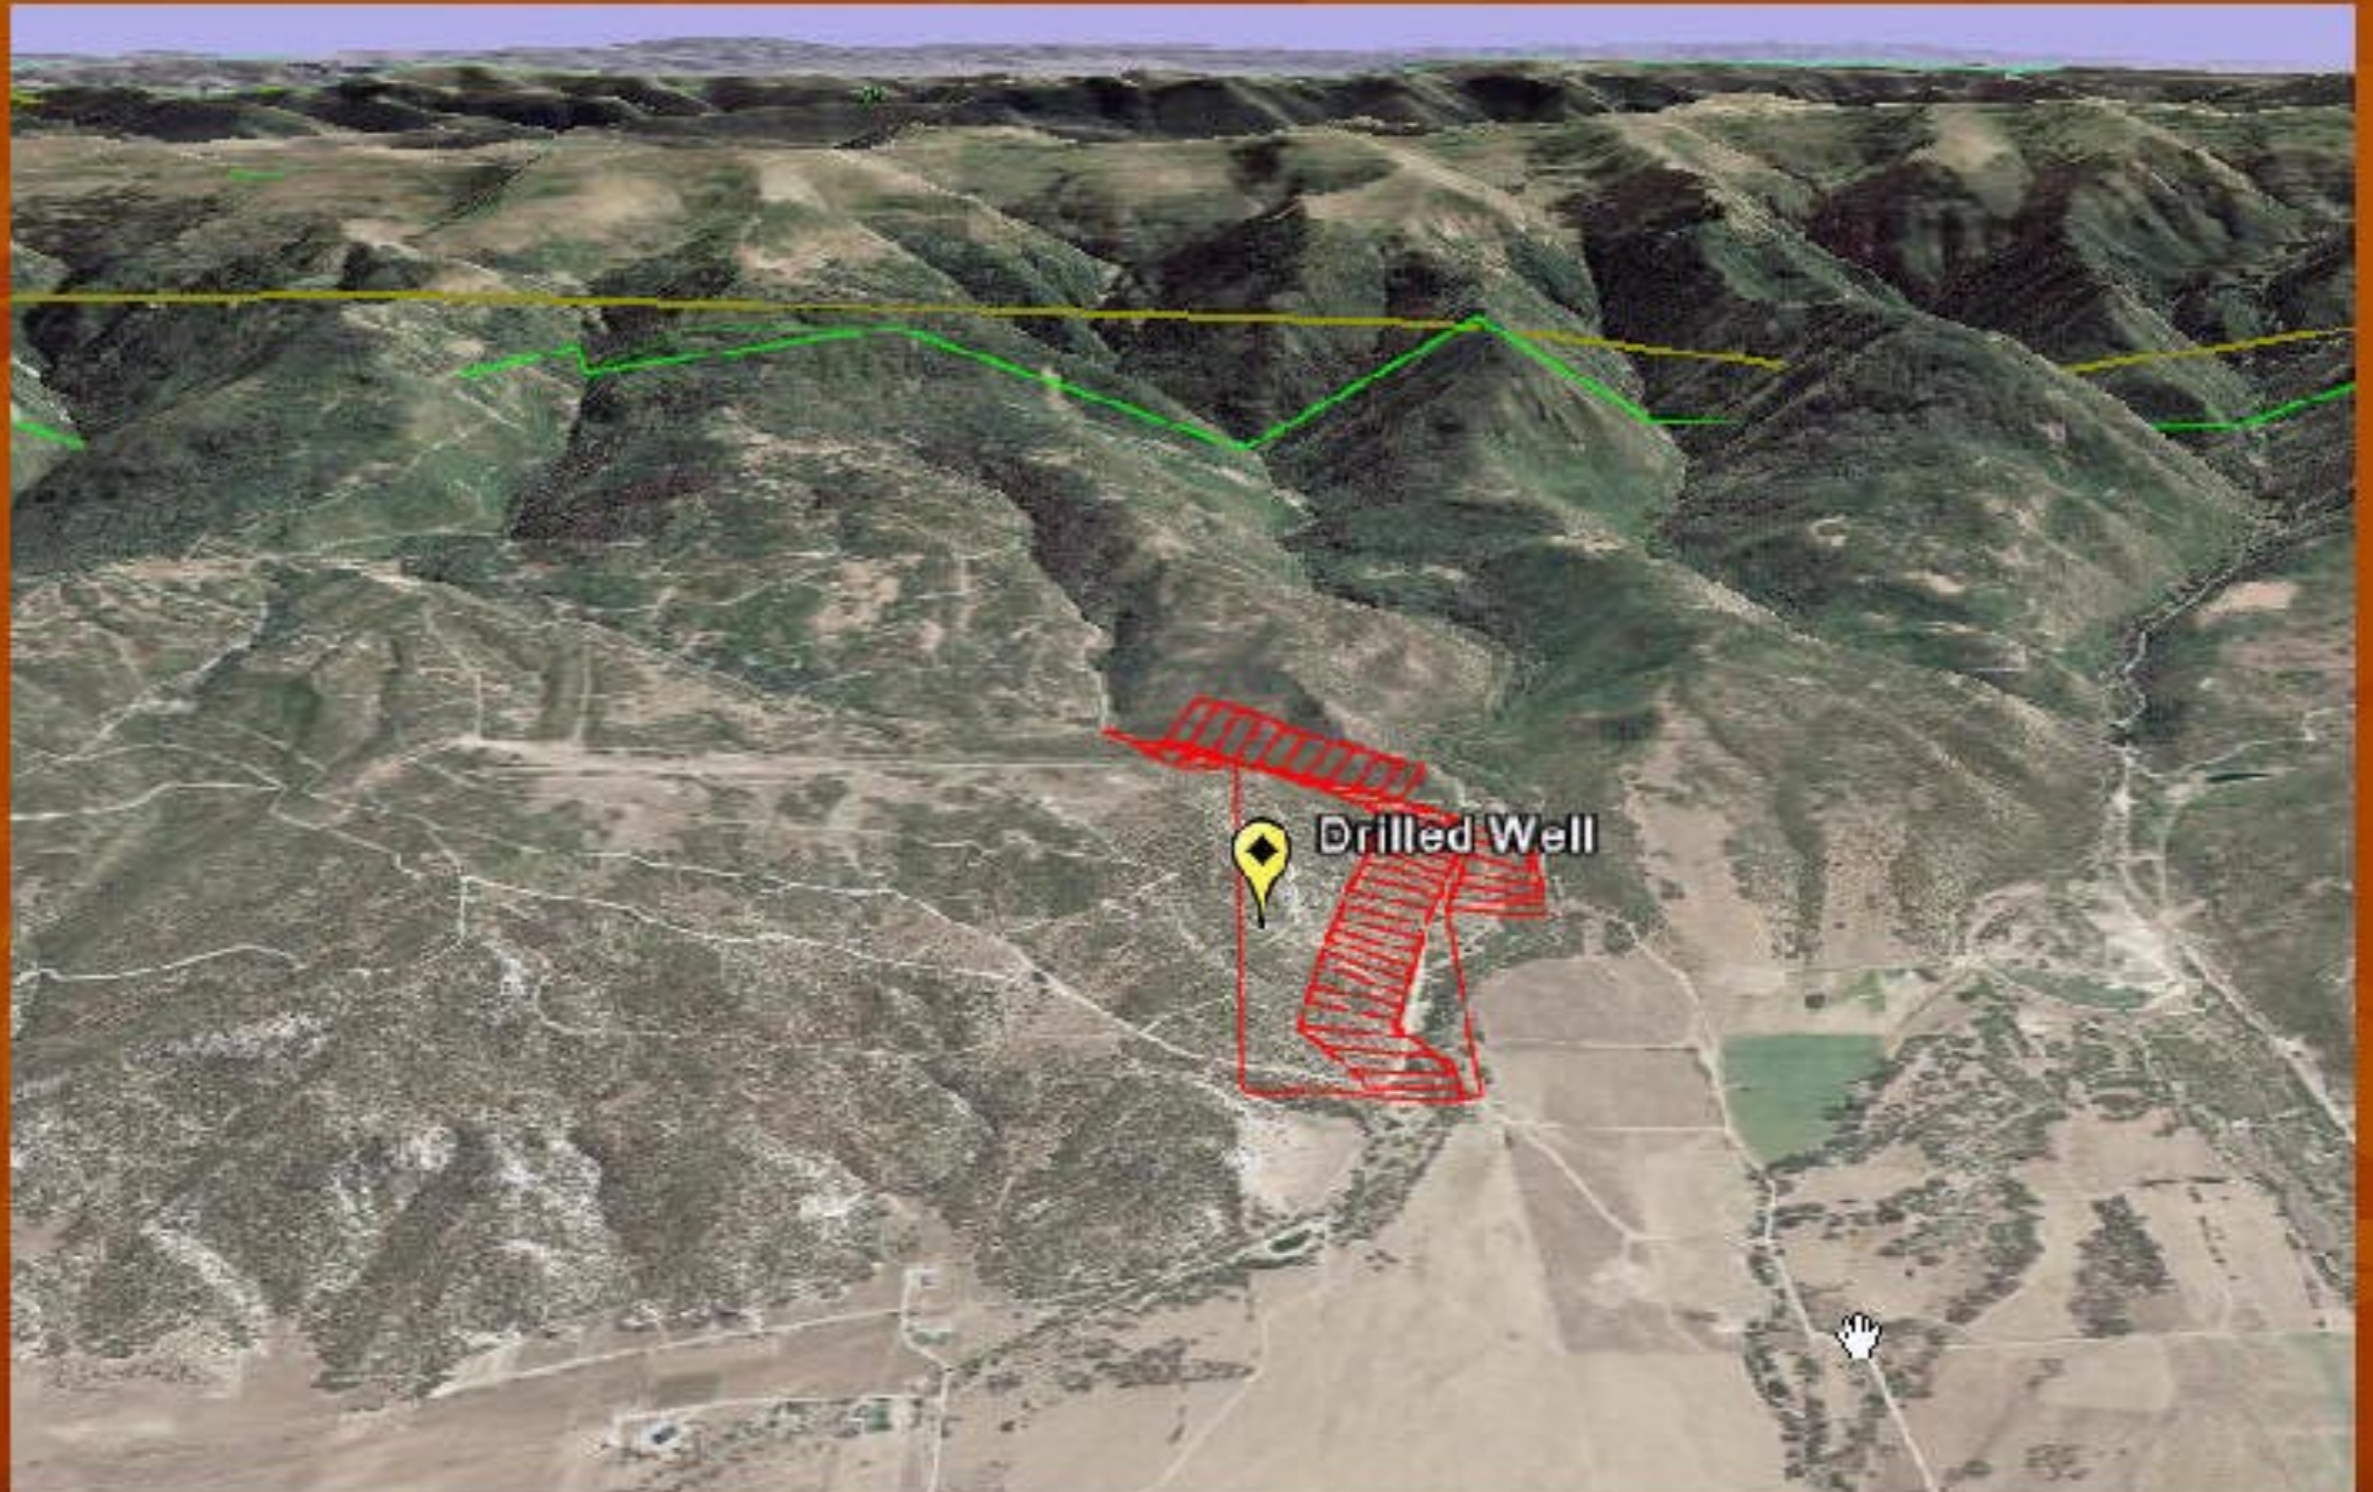

**Gateway Estates
Subdivision**

Mt. Pleasant Utah

State Map 69 miles from Provo, 103 from Salt Lake City

From The Side

41 Lots Residential/Recreational

4 miles out of Mt. Pleasant

Looking East Nat. Forest 2 miles where lines are.

Google Aerial

Pointer 39°33'25.29" N 101°22'54.95" W elev 6994 ft

Streaming 100%

© 2007 Tele Atlas

© 2007