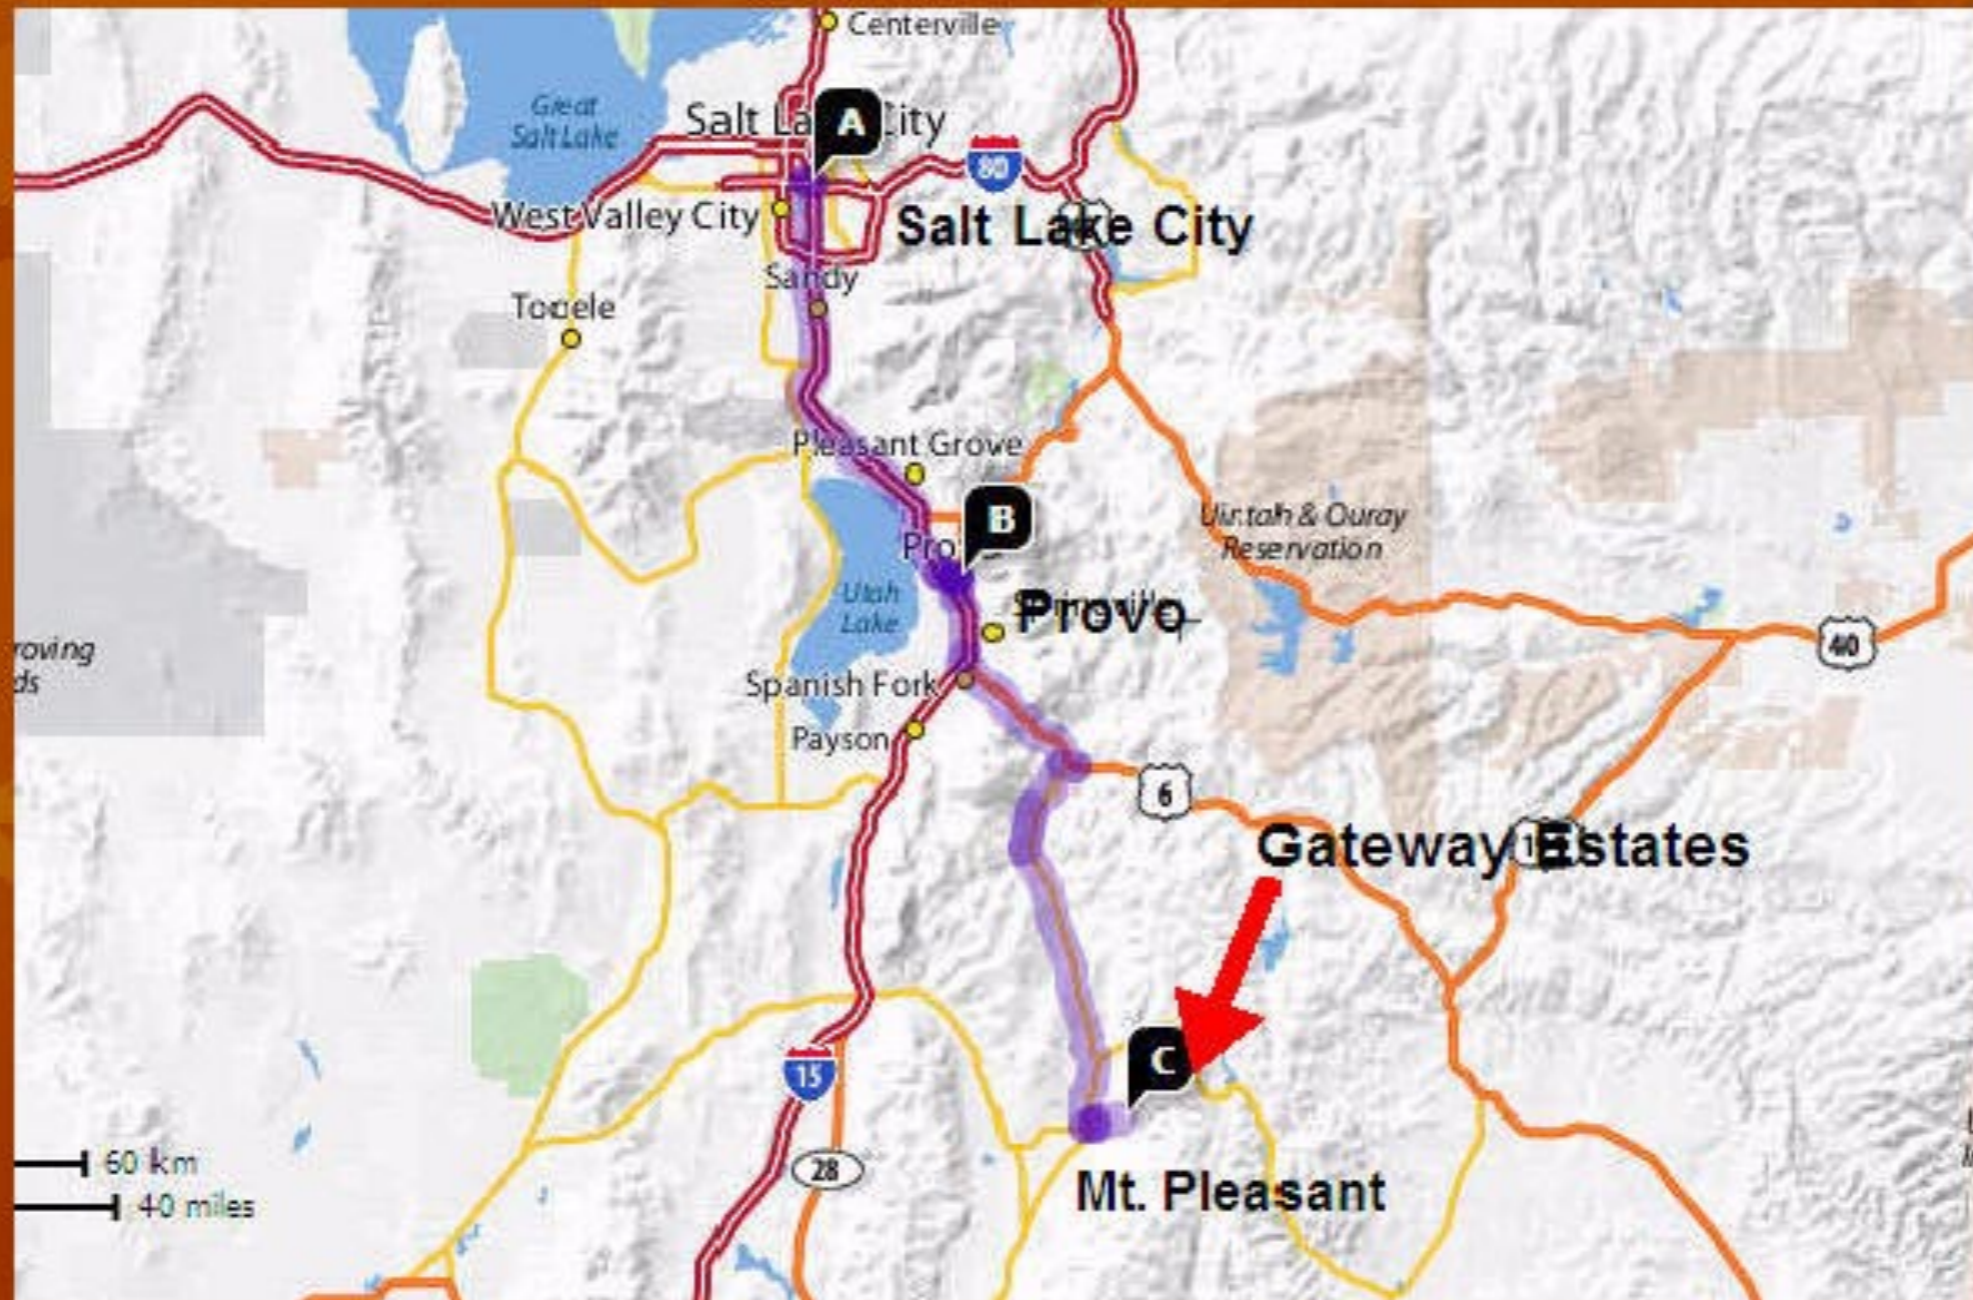

**Gateway Estates
Subdivision**

Mt. Pleasant Utah

State Map 69 miles from Provo, 103 from Salt Lake City

From The Side

41 Lots Residential/Recreational

4 miles out of Mt. Pleasant

Looking East Nat. Forest 2 miles where lines are.

Google Aerial

Pointer 39°33'25.29" N 101°22'54.95" W elev 6994 ft

Streaming 100%

© 2007 Tele Atlas

© 2007